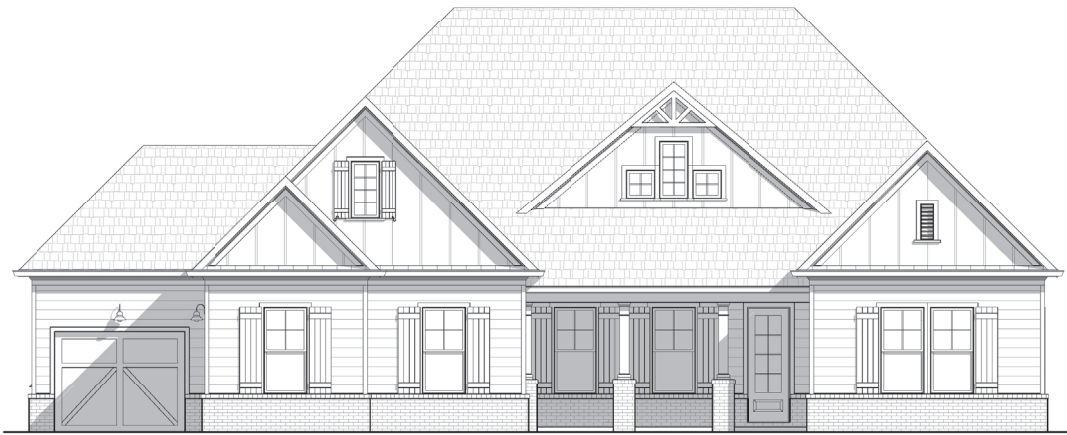

WEST COBB, GEORGIA

KYLE FARM

ADD TO LIFE | EST 2016

WEXFORD

ELEVATION A

ELEVATION B

4 BEDROOM | 3.5 BATH | 13,098 SQUARE FEET

WEXFORD