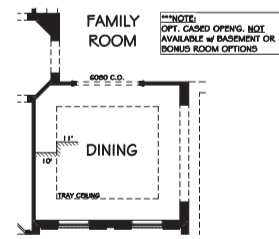

4 BEDROOM | 3.5 BATH | 3,098 SQUARE FEET

FLOORPLAN

FIRST FLOOR PLAN - A

OPTIONS

OPT. BONUS ROOM PLAN

OPT. COFFERED CEILING @ DINING

OPT. CASSED OPENING @ DINING

OPT. STAIRS TO BONUS @ 1ST FLOOR