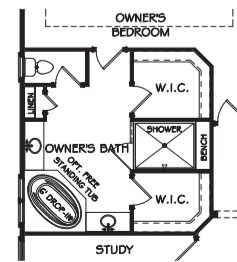

WEST COBB, GEORGIA

KYLE FARM

ADD TO LIFE | EST 2016

WEXFORD

ELEVATION A

ELEVATION B

4 BEDROOM | 3.5 BATH | 13,098 SQUARE FEET

WEXFORD

4 BEDROOM | 3.5 BATH | 3,098 SQUARE FEET

FLOORPLAN

FIRST FLOOR PLAN - A

OPTIONS

OPT. BONUS ROOM PLAN

OPT. COFFERED CEILING @ DINING

OPT. CASSED OPENING @ DINING

OPT. STAIRS TO BONUS @ 1ST FLOOR

OPT. OWNER'S SITTING AREA

OPT. OWNER'S BATH

PATRICK MALLOY
C O M M U N I T I E S

4987 Kyle Drive, Powder Springs, Georgia 30127 | 770-254-5401 | PMCommunities.com

All exterior renderings are artist concept. All plans and dimensions are approximate and subject to change without notice. Plans and room dimensions may vary accordingly to elevation. All information is believed to be accurate but is not warranted and subject to errors, omissions, changes or withdrawal without notice. Equal Housing Opportunity.