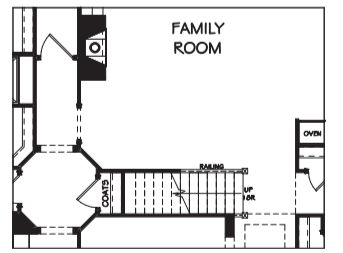

WEST COBB, GEORGIA

KYLE FARM

ADD TO LIFE | EST 2016

WEXFORD

ELEVATION A

ELEVATION B

4 BEDROOM | 3.5 BATH | 13,098 SQUARE FEET

WEXFORD

4 BEDROOM | 3.5 BATH | 3,098 SQUARE FEET

FLOORPLAN

FIRST FLOOR PLAN - A

OPTIONS

OPT. BONUS ROOM PLAN

OPT. COFFERED CEILING @ DINING

OPT. CASSED OPENING @ DINING

OPT. STAIRS TO BONUS @ 1ST FLOOR

OPT. OWNER'S SITTING AREA

OPT. OWNER'S BATH

PATRICK MALLOY
C O M M U N I T I E S

4987 Kyle Drive, Powder Springs, Georgia 30127 | 770-254-5401 | PMCommunities.com

All exterior renderings are artist concept. All plans and dimensions are approximate and subject to change without notice. Plans and room dimensions may vary accordingly to elevation. All information is believed to be accurate but is not warranted and subject to errors, omissions, changes or withdrawal without notice. Equal Housing Opportunity.