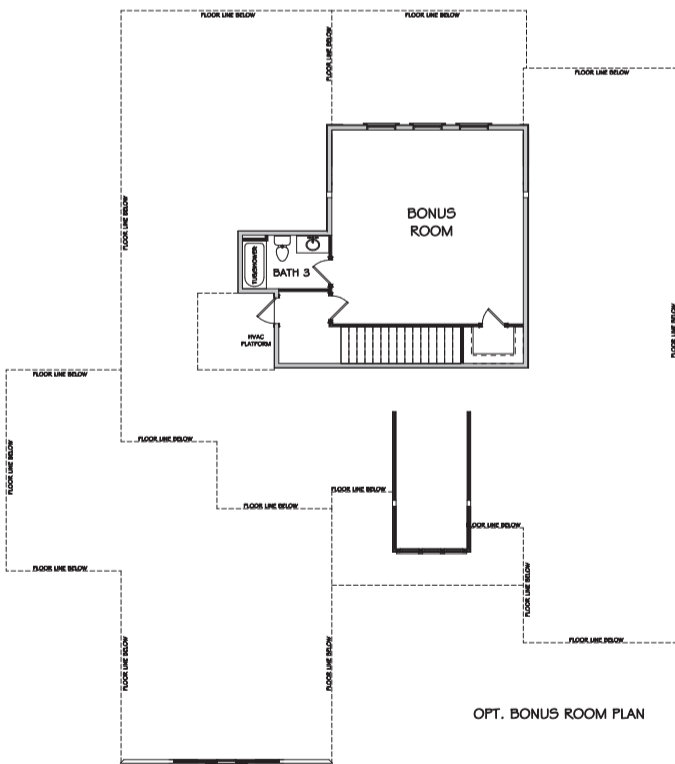

WEST COBB, GEORGIA

KYLE FARM

ADD TO LIFE | EST 2016

WEXFORD

ELEVATION A

ELEVATION B

4 BEDROOM | 3.5 BATH | 13,098 SQUARE FEET

WEXFORD

4 BEDROOM | 3.5 BATH | 3,098 SQUARE FEET

FLOORPLAN

FIRST FLOOR PLAN - A

OPTIONS

OPT. BONUS ROOM PLAN

OPT. COFFERED CEILING @ DINING

OPT. CASSED OPENING @ DINING

OPT. STAIRS TO BONUS @ 1ST FLOOR

OPT. OWNER'S SITTING AREA

OPT. OWNER'S BATH

PATRICK MALLOY
C O M M U N I T I E S

4987 Kyle Drive, Powder Springs, Georgia 30127 | 770-254-5401 | PMCommunities.com

All exterior renderings are artist concept. All plans and dimensions are approximate and subject to change without notice. Plans and room dimensions may vary accordingly to elevation. All information is believed to be accurate but is not warranted and subject to errors, omissions, changes or withdrawal without notice. Equal Housing Opportunity.